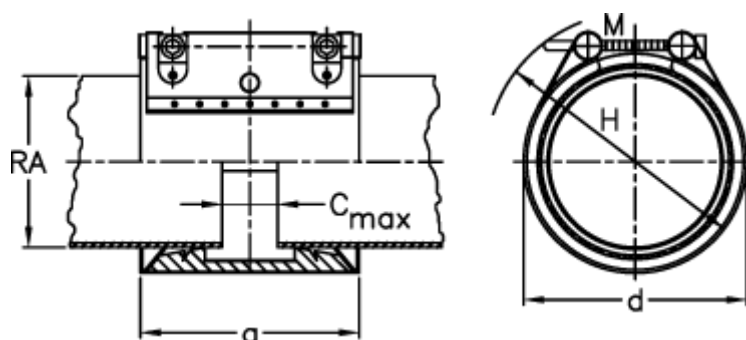

Article number: 025799300088

Description: Norma Connect pipe coupling
GRIP E W5 Ø=88,9 EPDM, 16 bar

Measures

a	= 98
C max with insertion band	= 25
d	= 120
H	= 145
M (screw)	= M10
Nominal pressure (bar)	= 16
RA	= 88.9
RA min-RA max	= 96,9-99,0

Weight a piece = 1.6